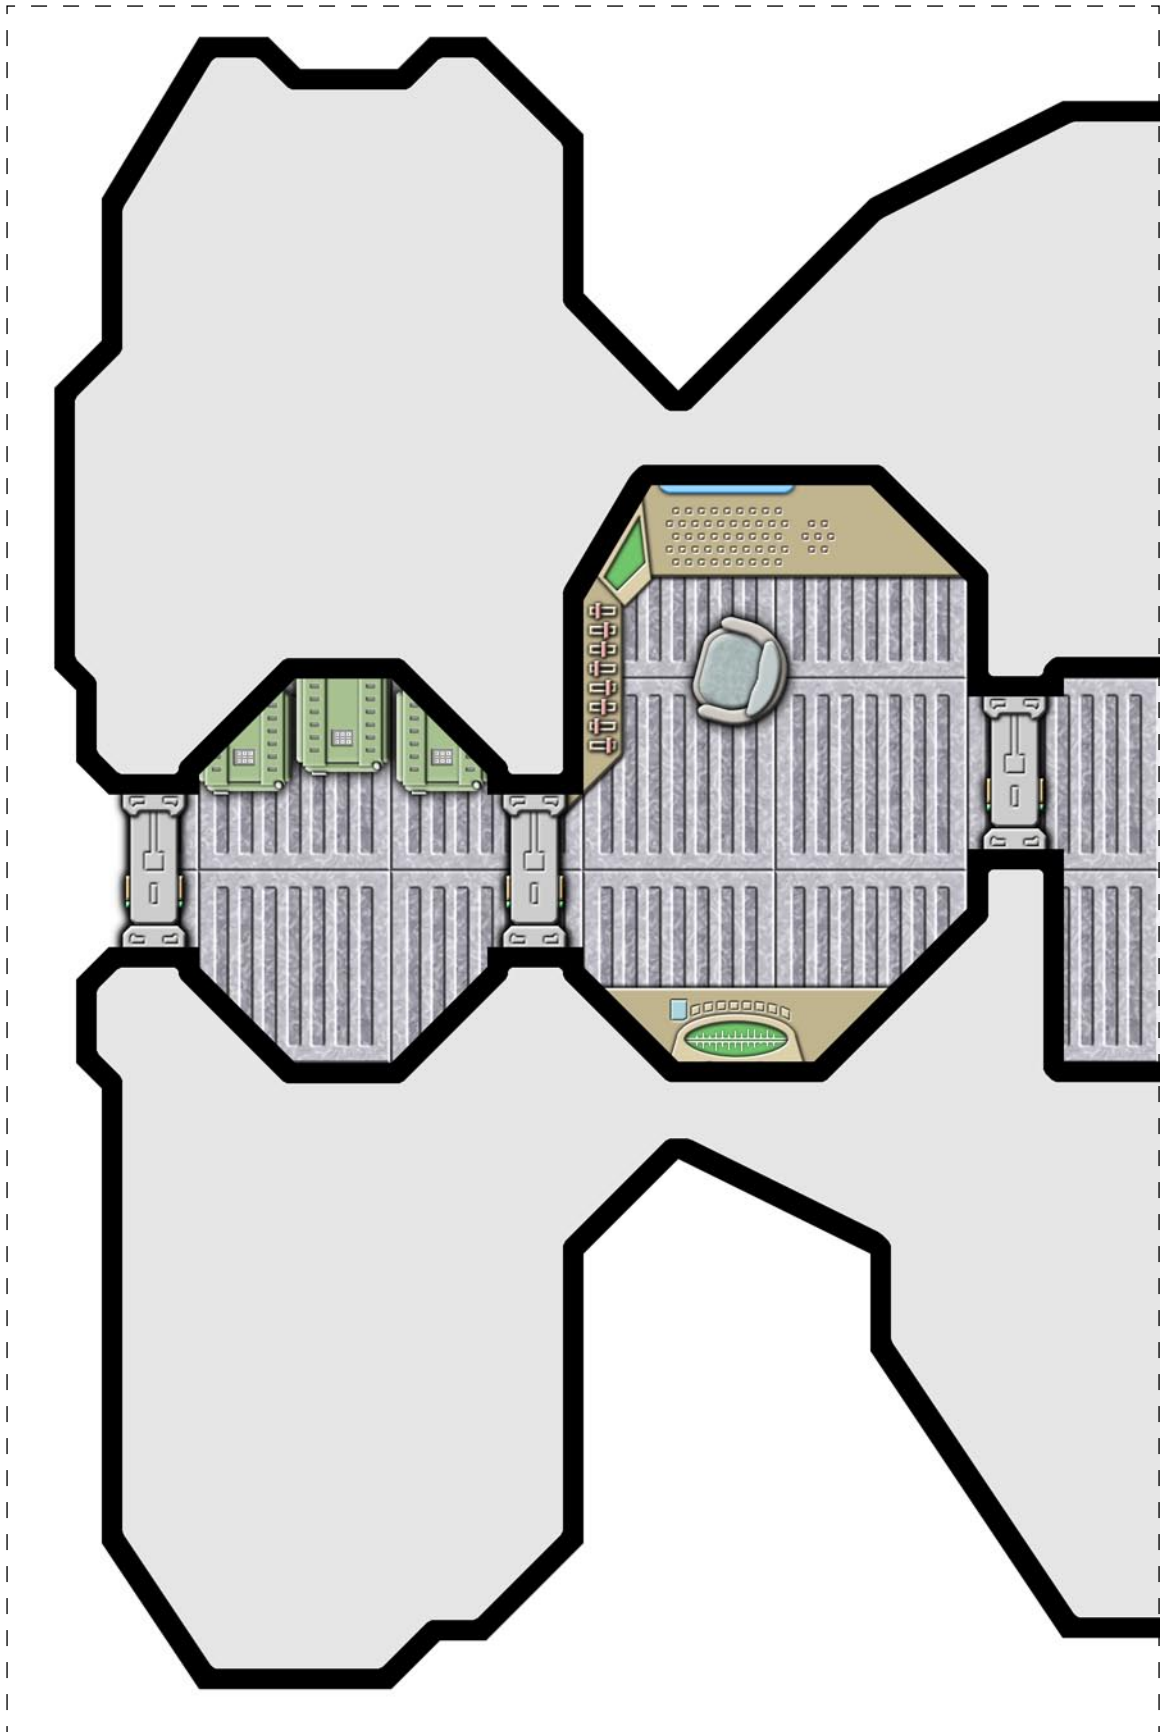

e-Future Tiles: Star Chaser

All artwork is © 2004 - Edward Bourelle and may be reproduced for personal use only.

SCh13