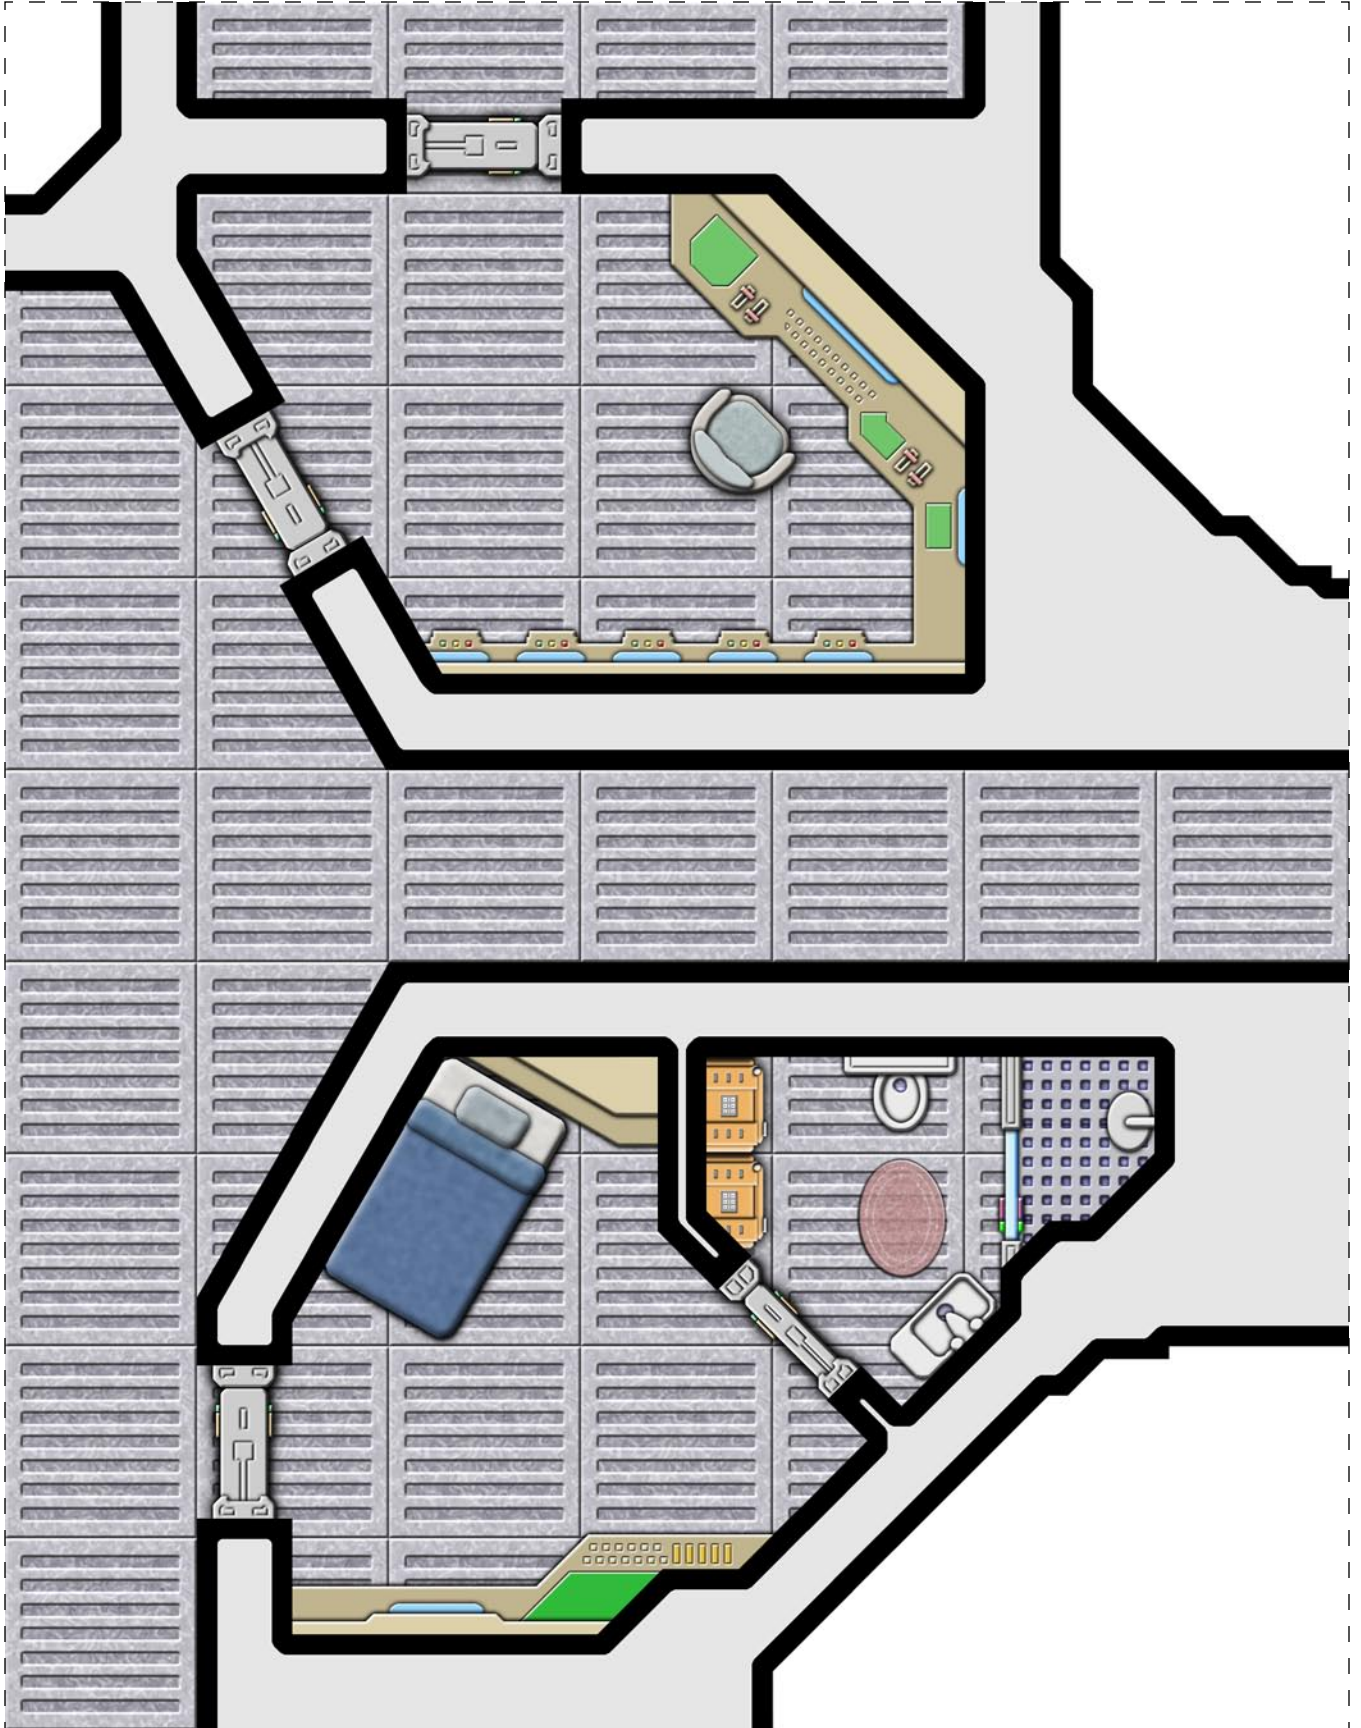

e-Future Tiles: Star Chaser

All artwork is © 2004 - Edward Bourelle and may be reproduced for personal use only.

SCh04