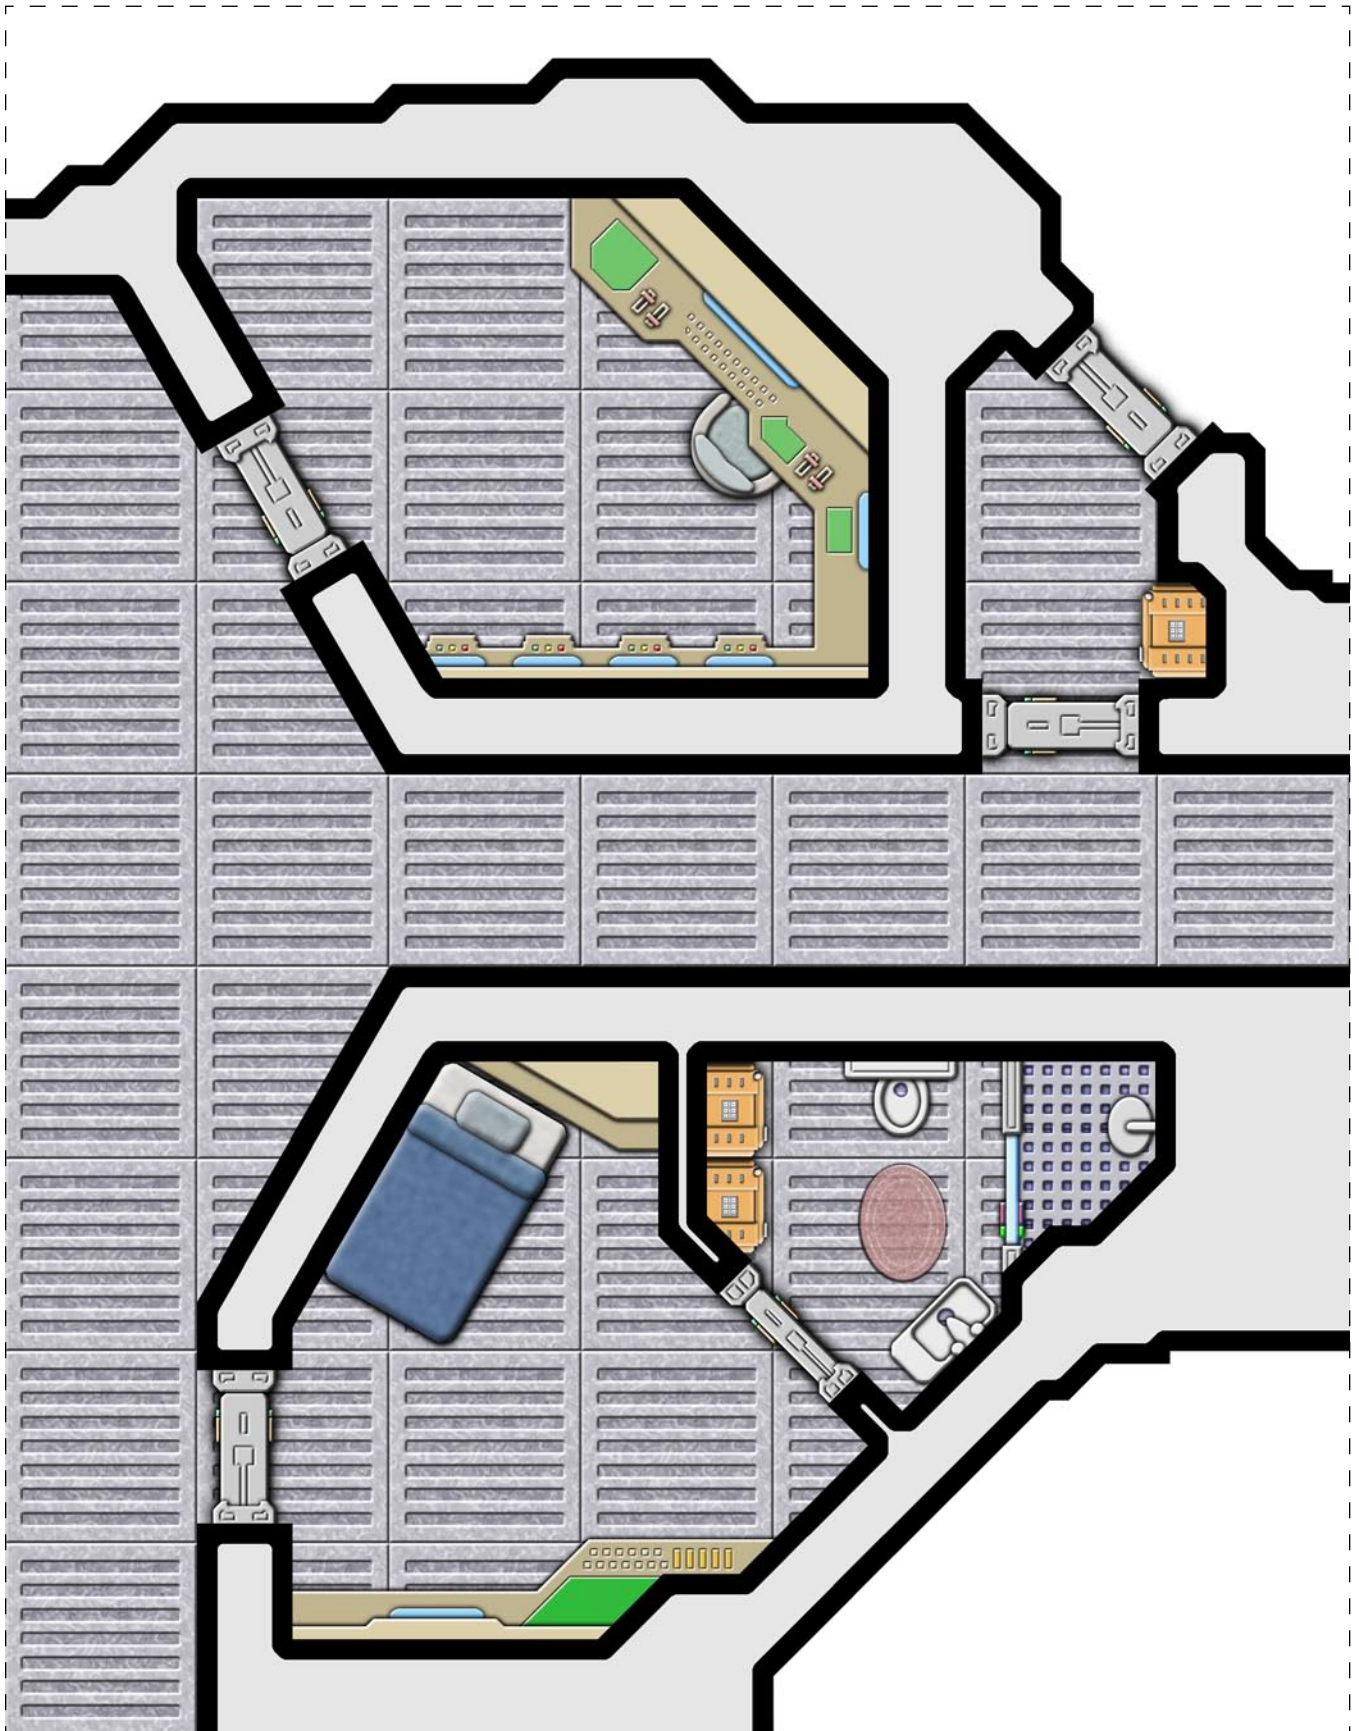

e-Future Tiles: Star Chaser

All artwork is © 2004 - Edward Bourelle and may be reproduced for personal use only.

SCh10