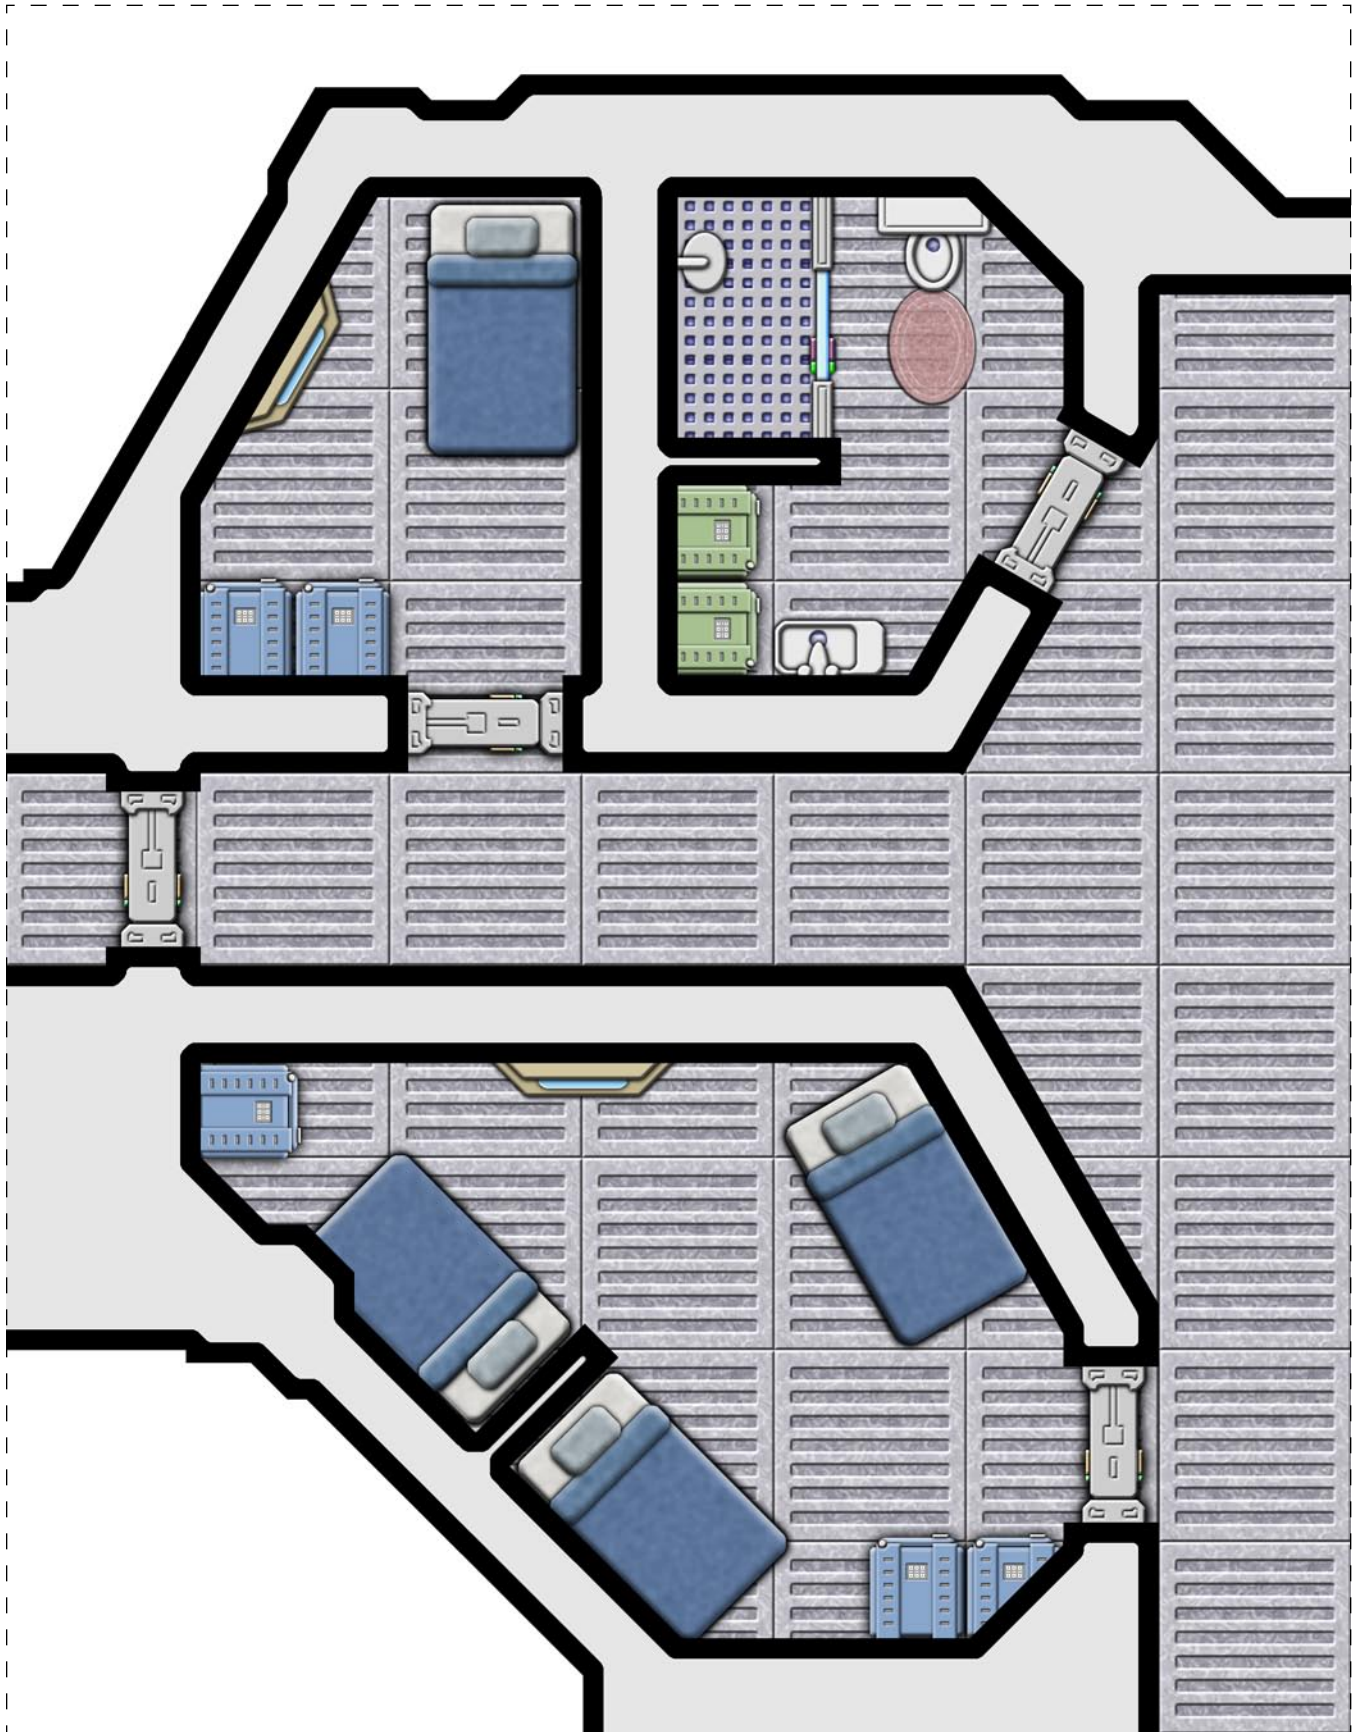

e-Future Tiles: Star Chaser

All artwork is © 2004 - Edward Bourelle and may be reproduced for personal use only.

SCh03