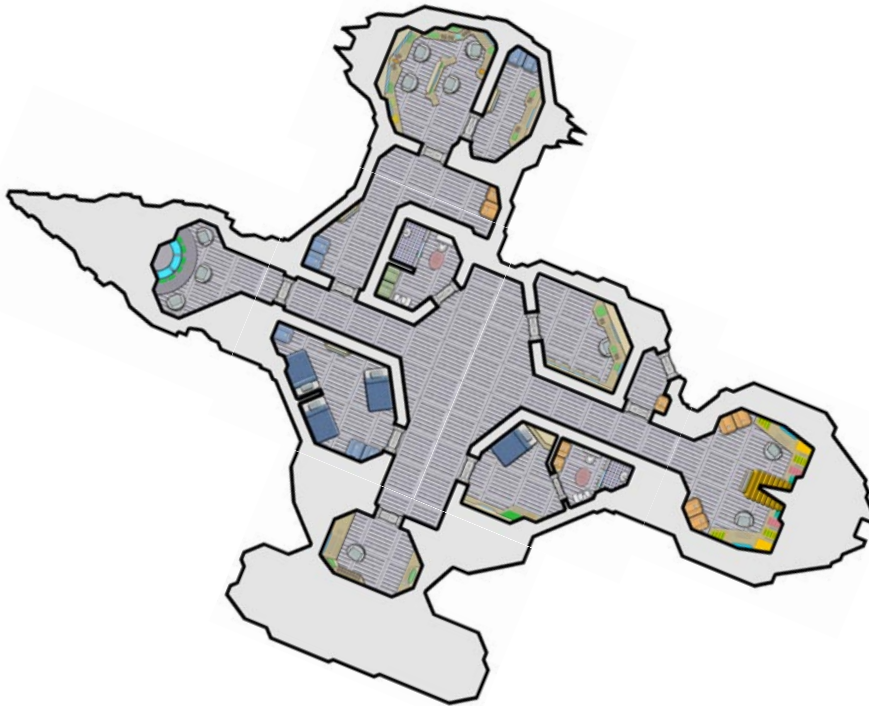

Star Chaser

e-Future Tiles: Star Chaser contains 12 ship component tiles for use with your favorite miniatures game or table top RPG. Simply print them, trim them out, and start playing. When printing, make sure that the **Print to Fit Page** option is clicked OFF so that the tiles will retain their one inch grid.

Product Code: SKG506e

Alternate tiles are included at the end of this document that will expand the Star Chaser even further.

Print this page and cut it apart to design your terrain.
This will help you determine what tiles you need to
print out and help you save some ink.