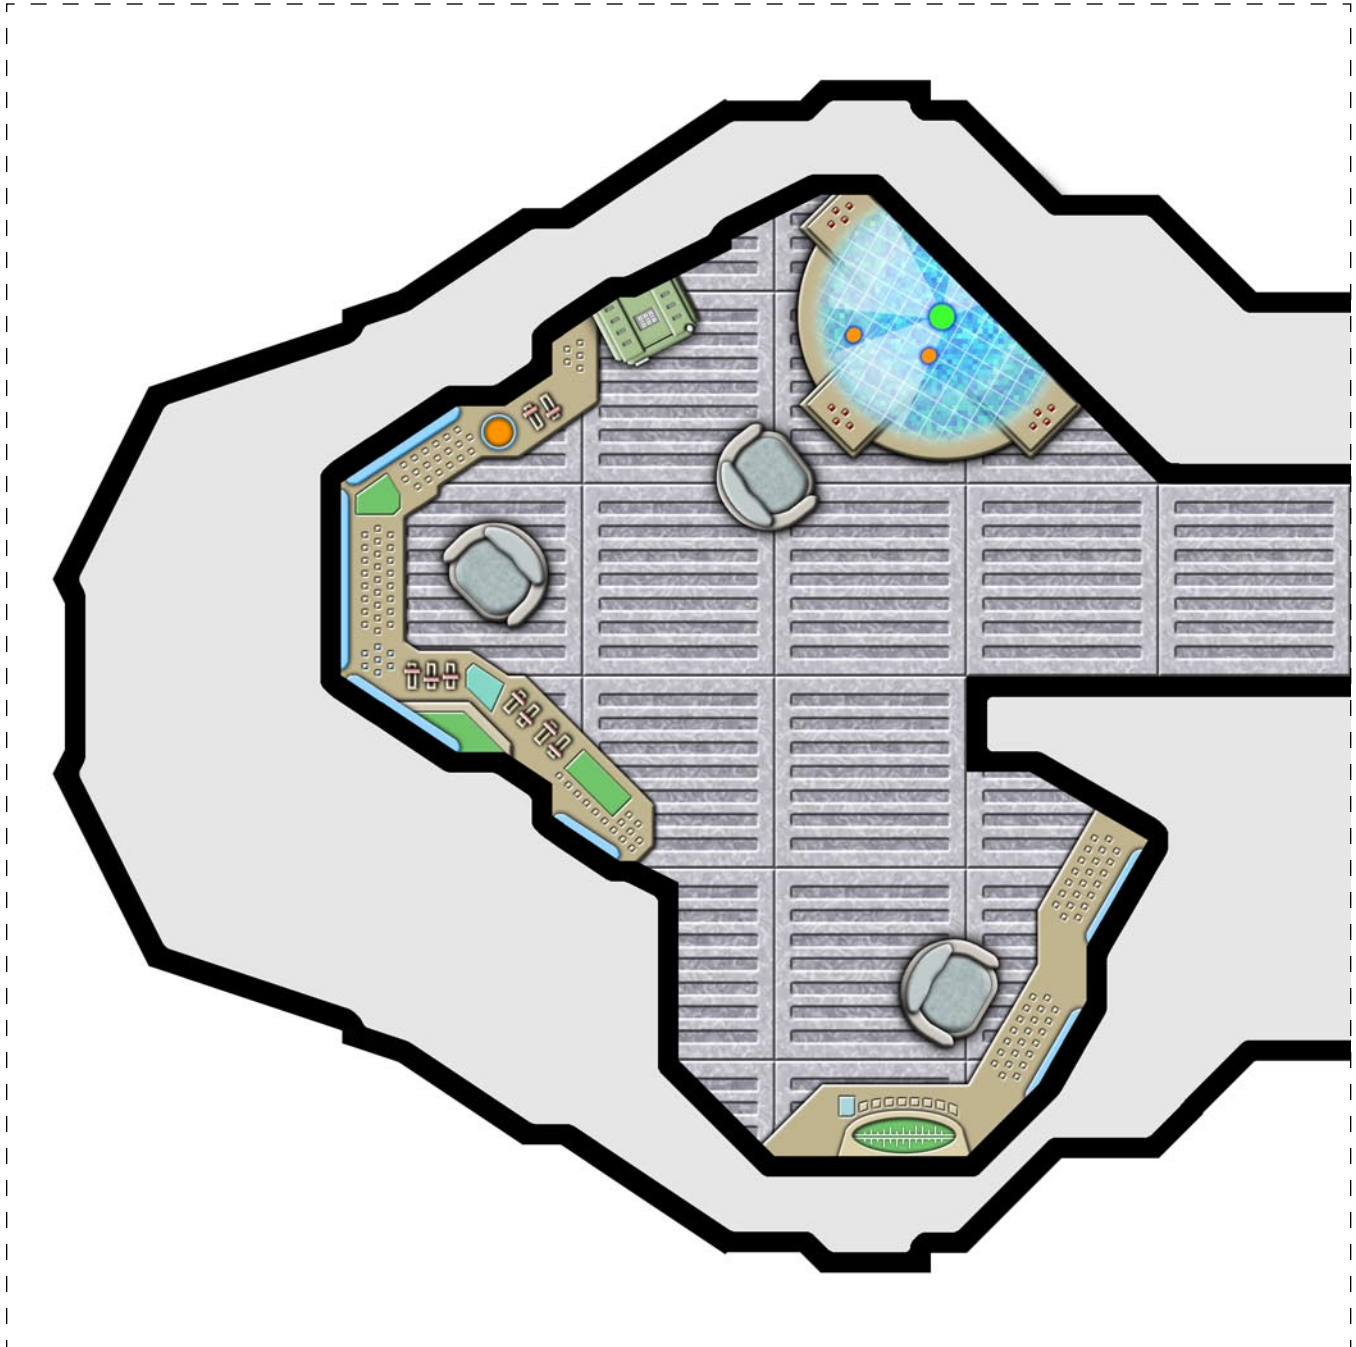

e-Future Tiles: Star Chaser

All artwork is © 2004 - Edward Bourelle and may be reproduced for personal use only.

SCh01