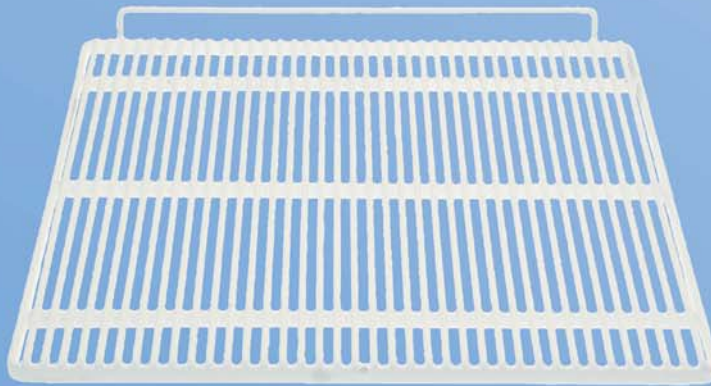

Certified quality management system